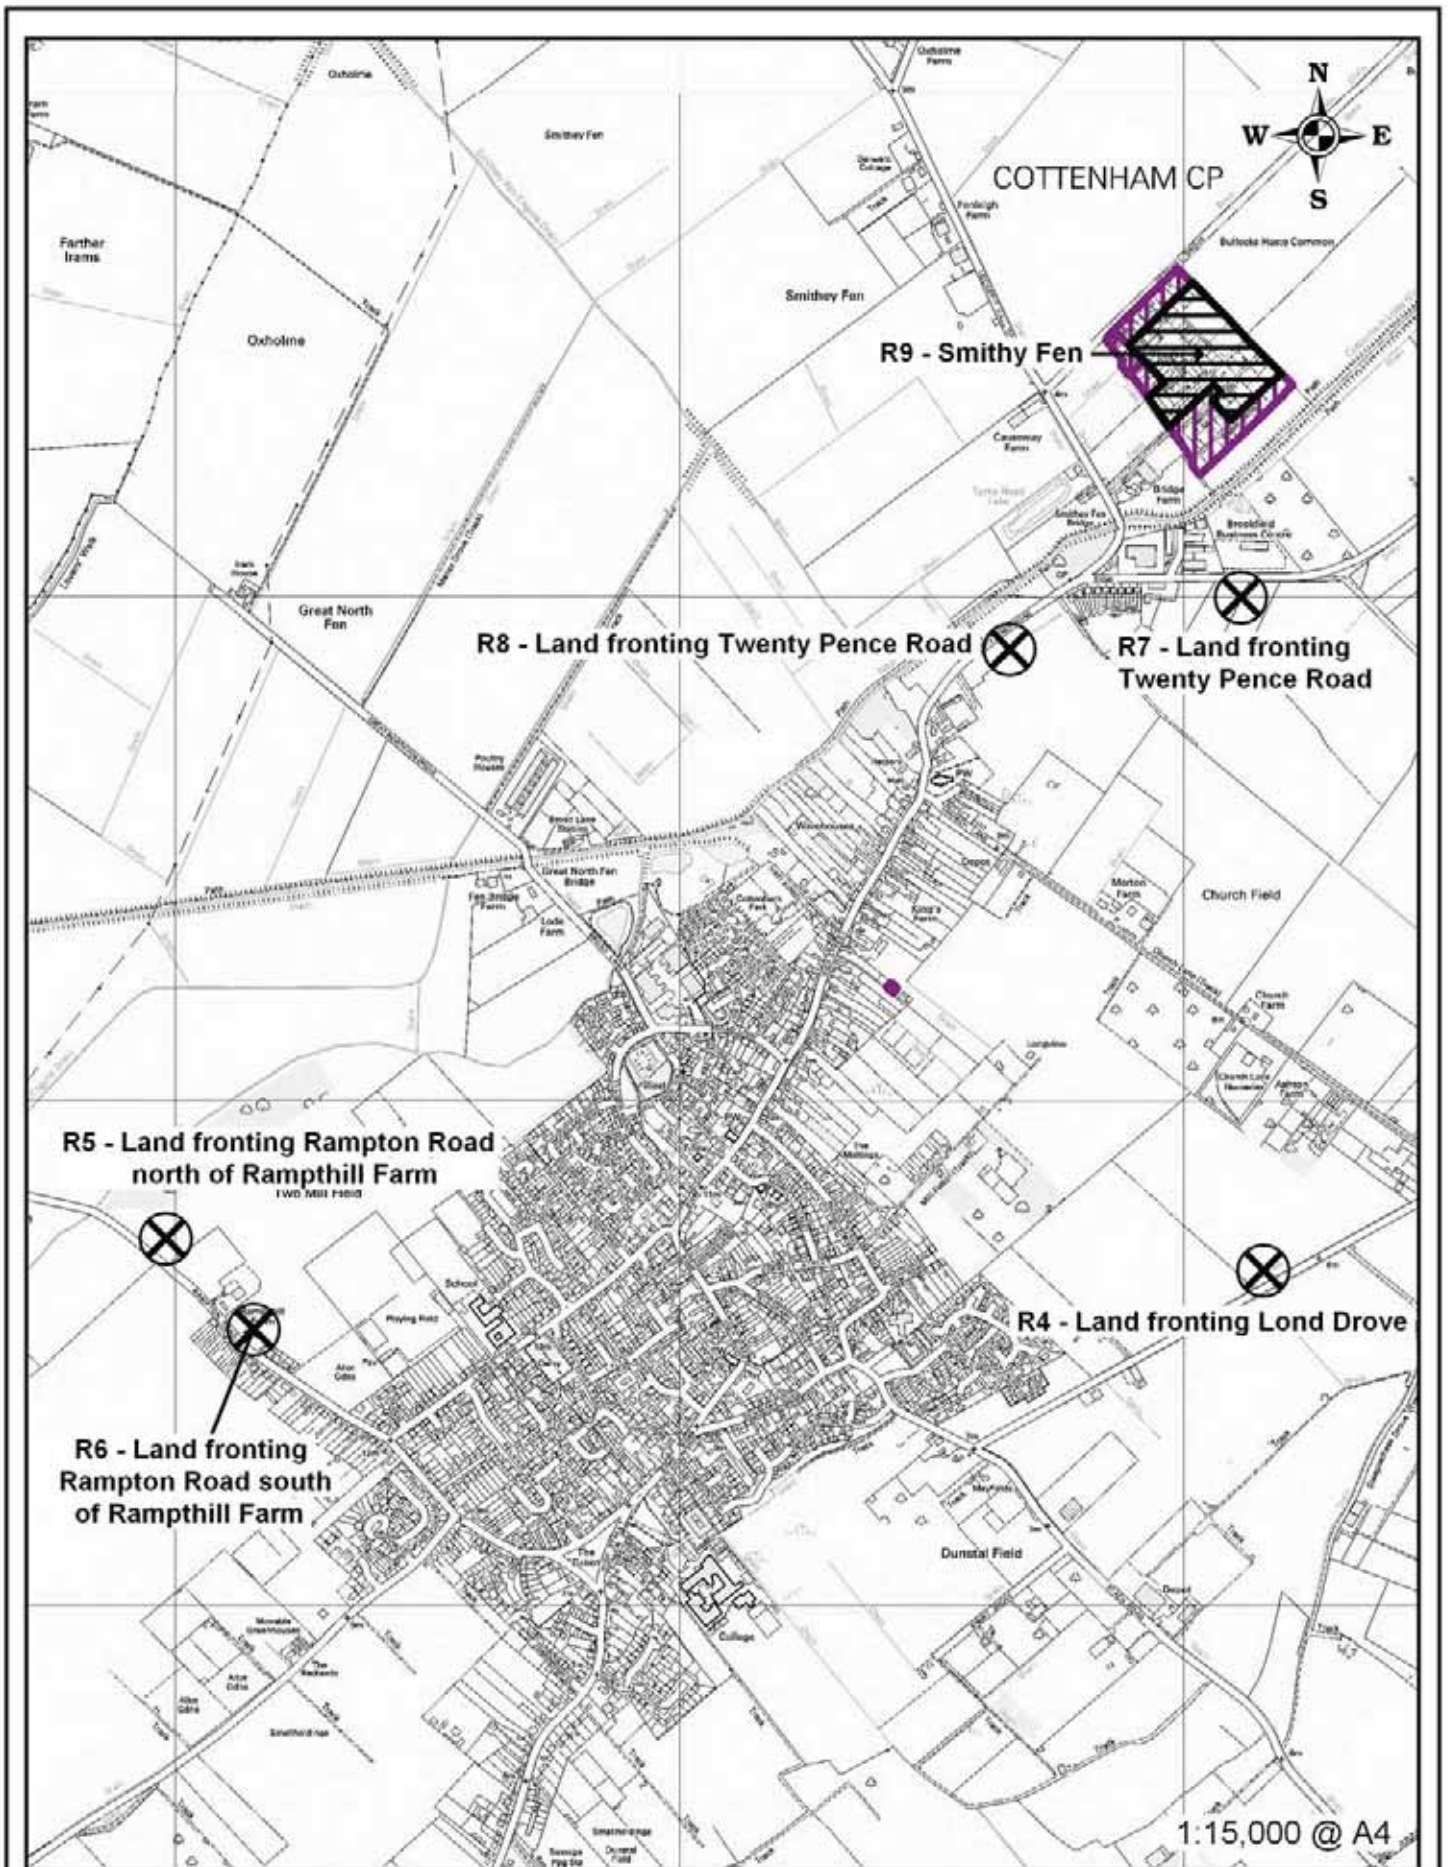

Fulbourn Location Map

Reproduced from the Ordnance Survey Mapping with the permission of the Controller of Her Majesty's Stationary Office © Crown Copyright. Unauthorised reproduction infringes Crown Copyright and may lead to prosecution or civil proceedings. OS/CN Licence 1000226181 (2008)

Fulbourn Constraints Map

Reproduced from the Ordnance Survey Mapping with the permission of the Controller of Her Majesty's Stationery Office © Crown Copyright. Unauthorised reproduction infringes Crown Copyright and may lead to prosecution or civil proceedings. SCDC License 100022600 (2009)

Histon Location Map

Histon Constraints Map

Reproduced from the Ordnance Survey Mapping with the permission of the Controller of Her Majesty's Stationery Office © Crown Copyright. Unauthorised reproduction infringes Crown Copyright and may lead to prosecution or civil proceedings. SDCDC License 100022600 (2009)