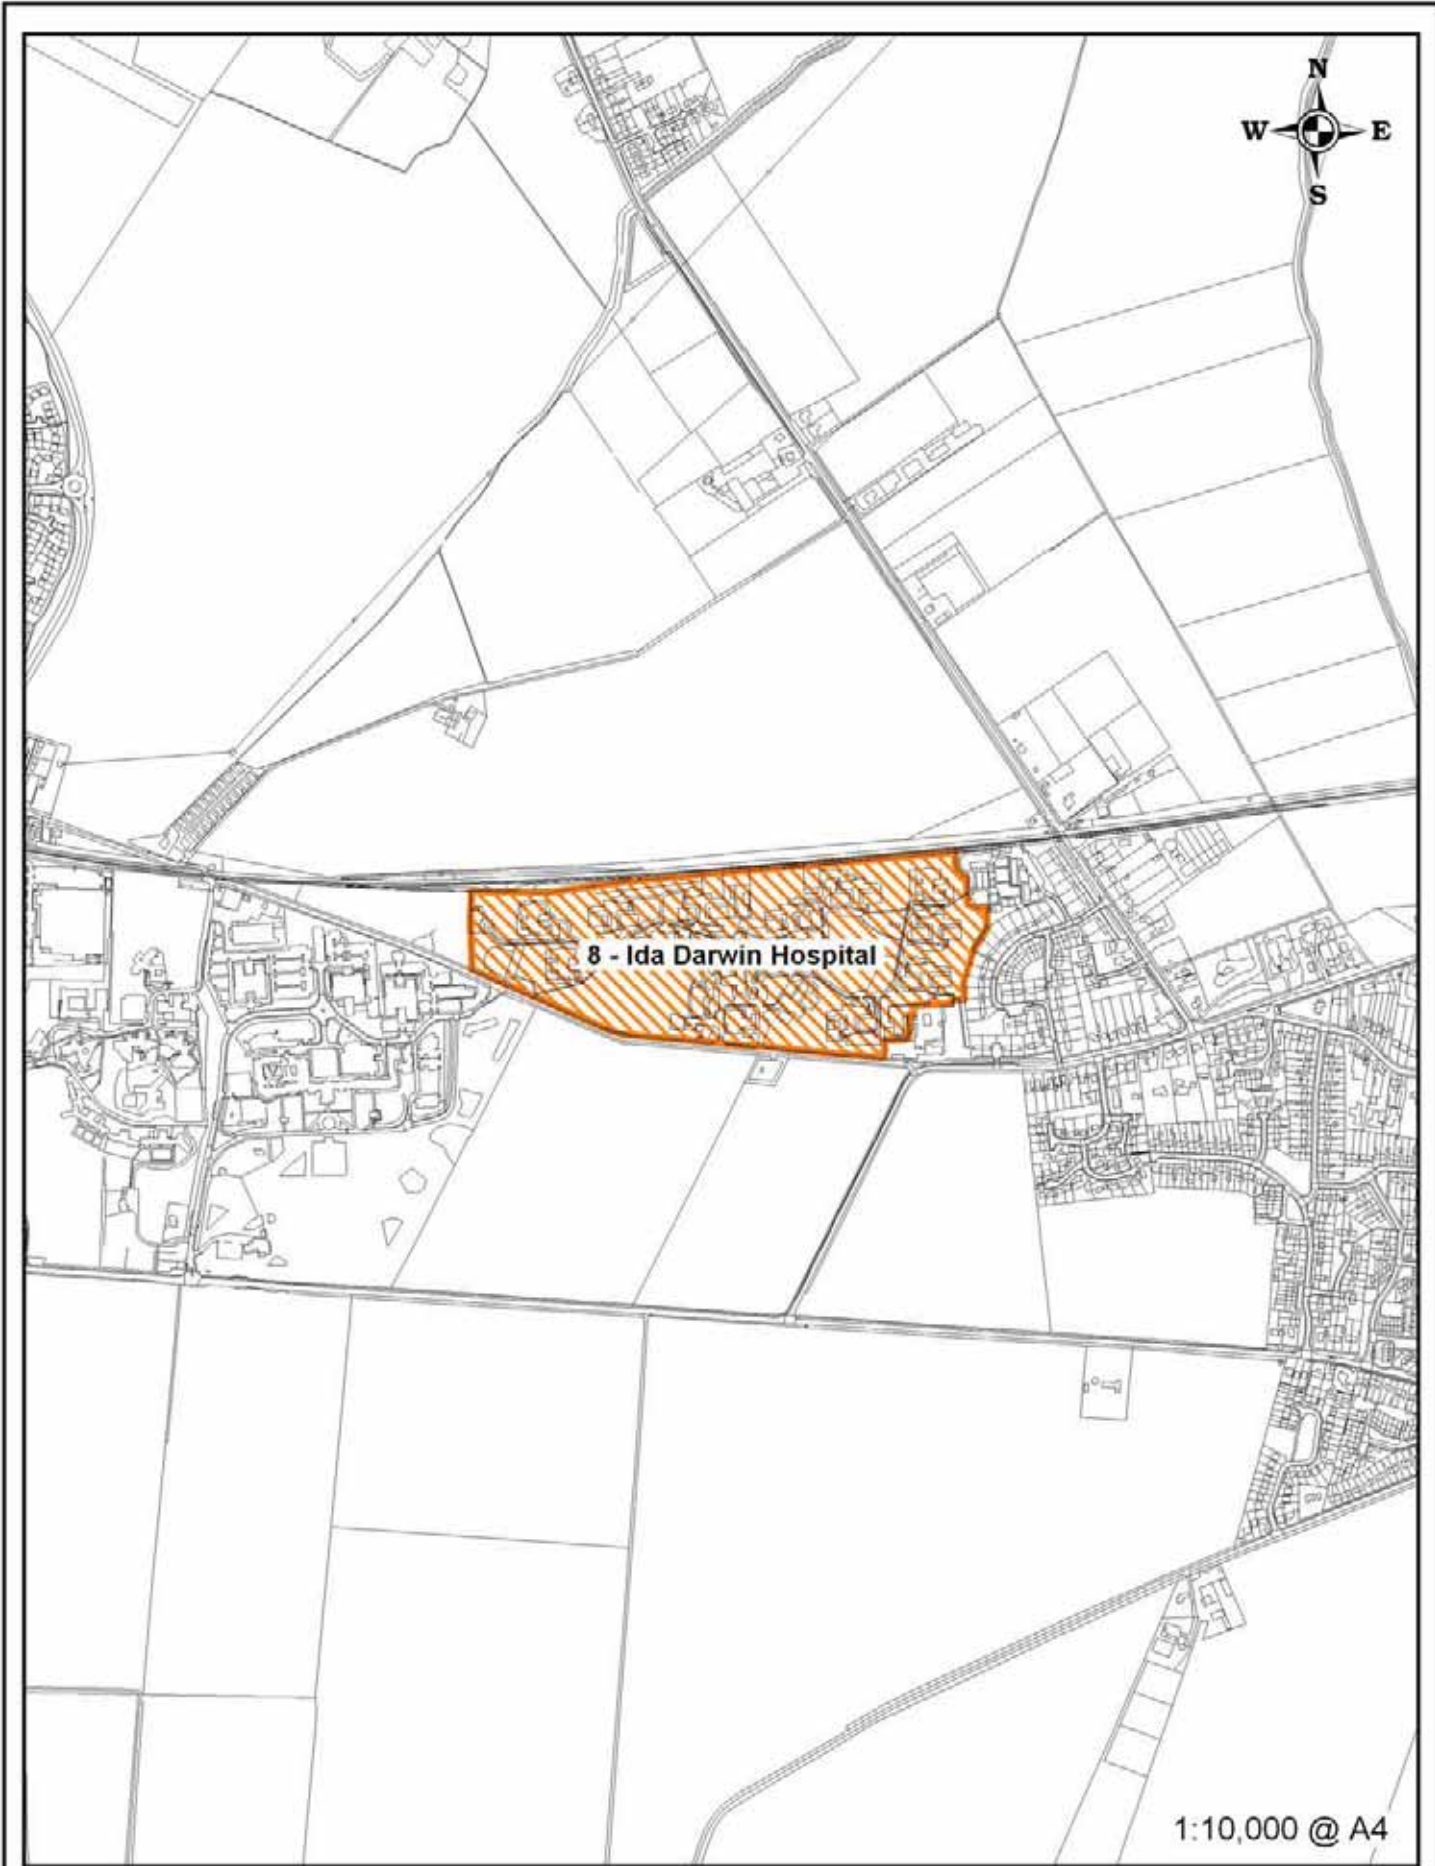

Fulbourn Location Map