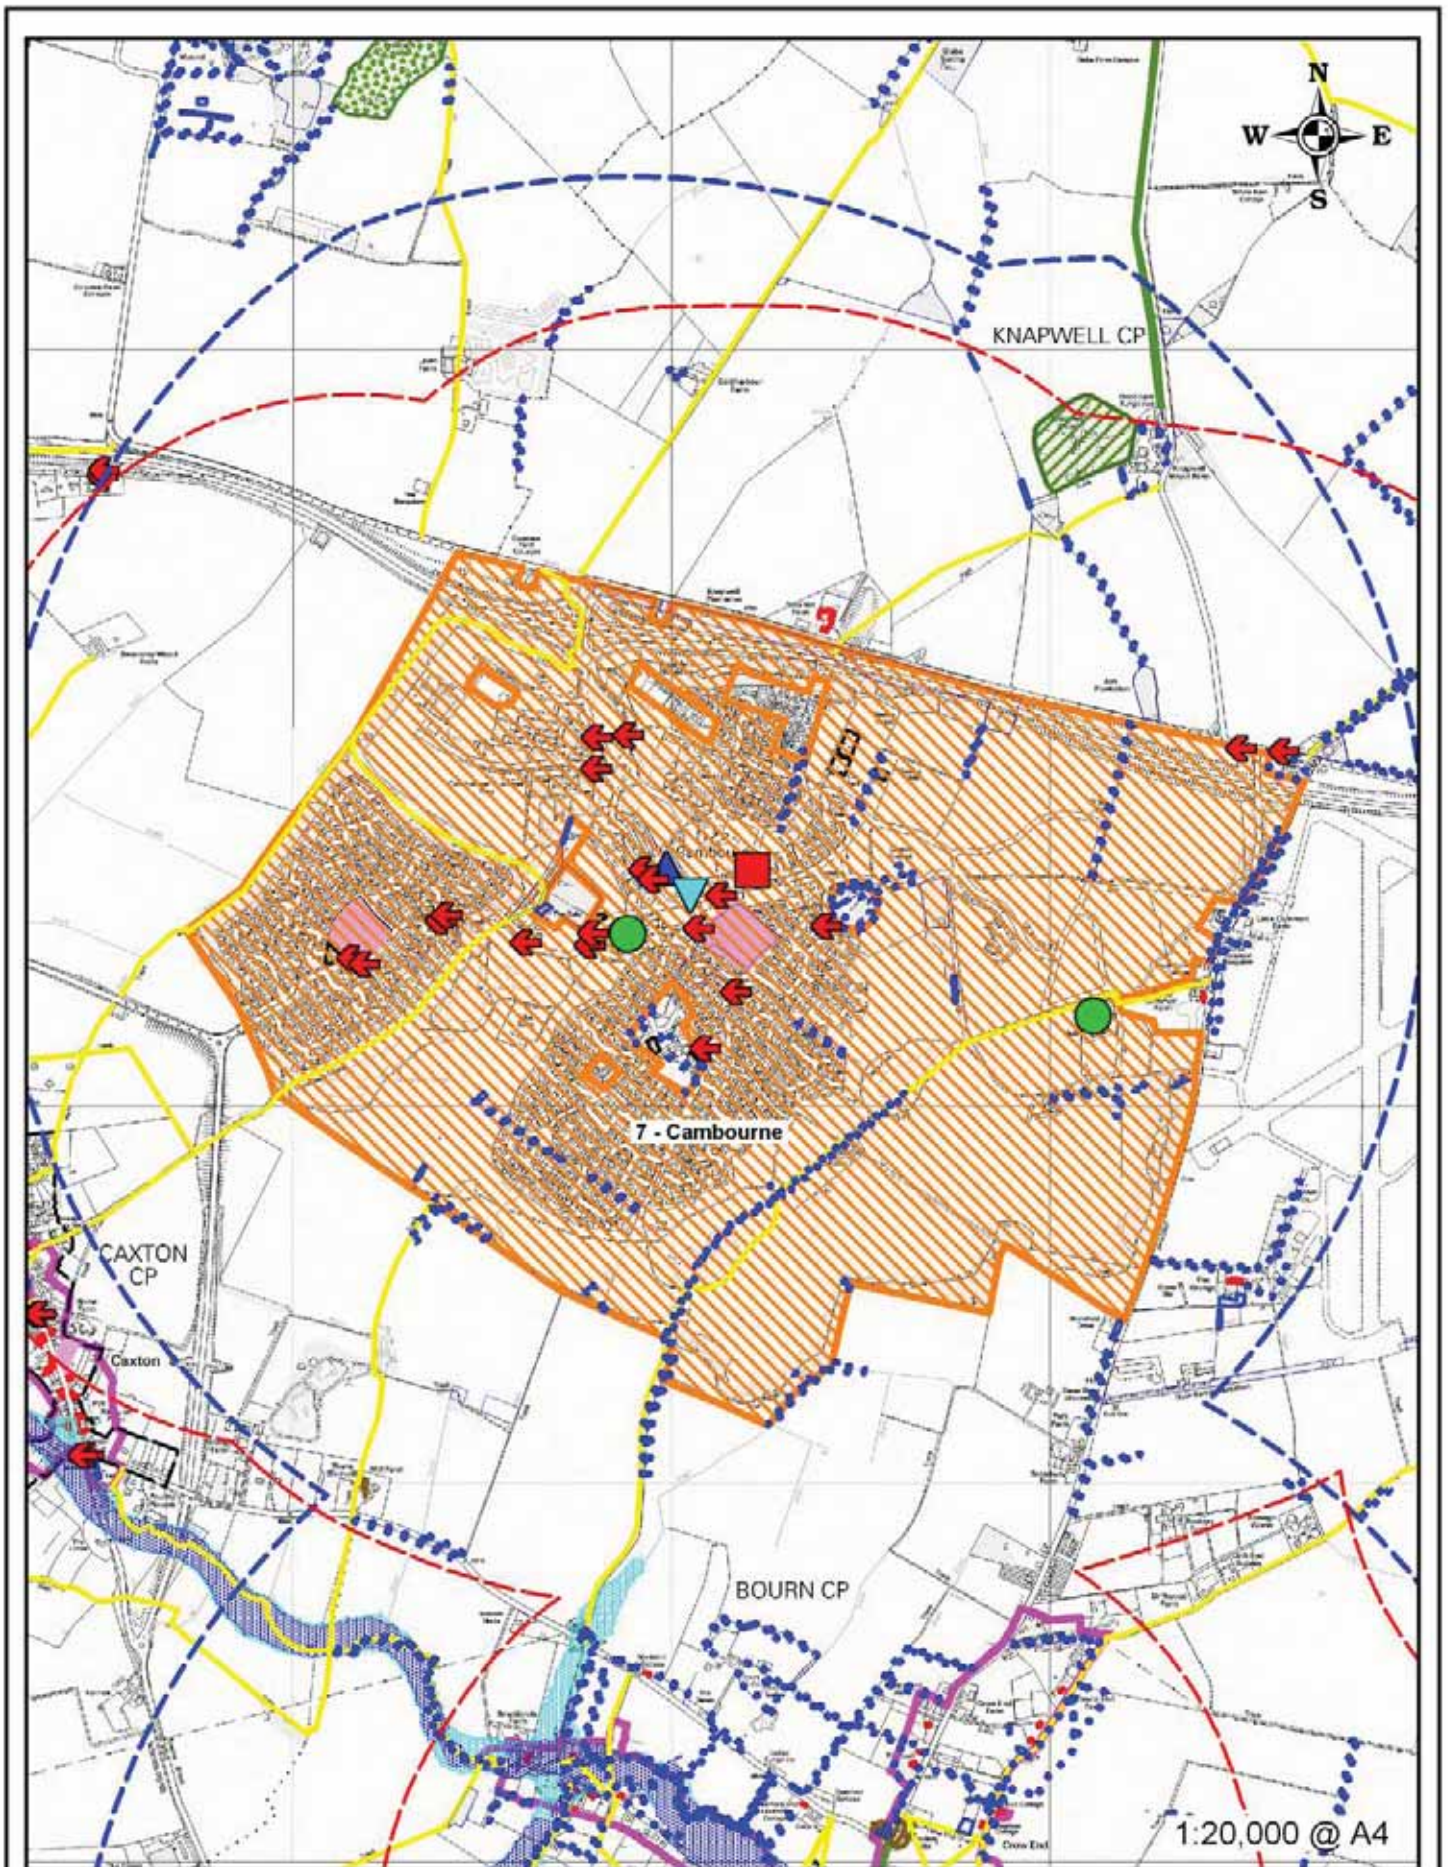

South
Cambridgeshire
District Council

Cambourne Location Map

Reproduced from the Ordnance Survey Mapping with the permission of the Controller of Her Majesty's Stationery Office © Crown Copyright. Unauthorised reproduction infringes Crown Copyright and may lead to prosecution or civil proceedings. SICDC License 10002260 (2009)

Cambourne Constraints Map

Reproduced from the Ordnance Survey Mapping with the permission of the Controller of Her Majesty's Stationery Office © Crown Copyright. Unauthorised reproduction infringes Crown Copyright and may lead to prosecution or civil proceedings. SDCDC License 100022600 (2009)

Fulbourn Location Map

Reproduced from the Ordnance Survey Mapping with the permission of the Controller of Her Majesty's Stationary Office © Crown Copyright. Unauthorised reproduction infringes Crown Copyright and may lead to prosecution or civil proceedings. OS/CN Licence 1000226181 (2008)

Fulbourn Constraints Map

Reproduced from the Ordnance Survey Mapping with the permission of the Controller of Her Majesty's Stationery Office © Crown Copyright. Unauthorised reproduction infringes Crown Copyright and may lead to prosecution or civil proceedings. SCDC License 100022600 (2009)