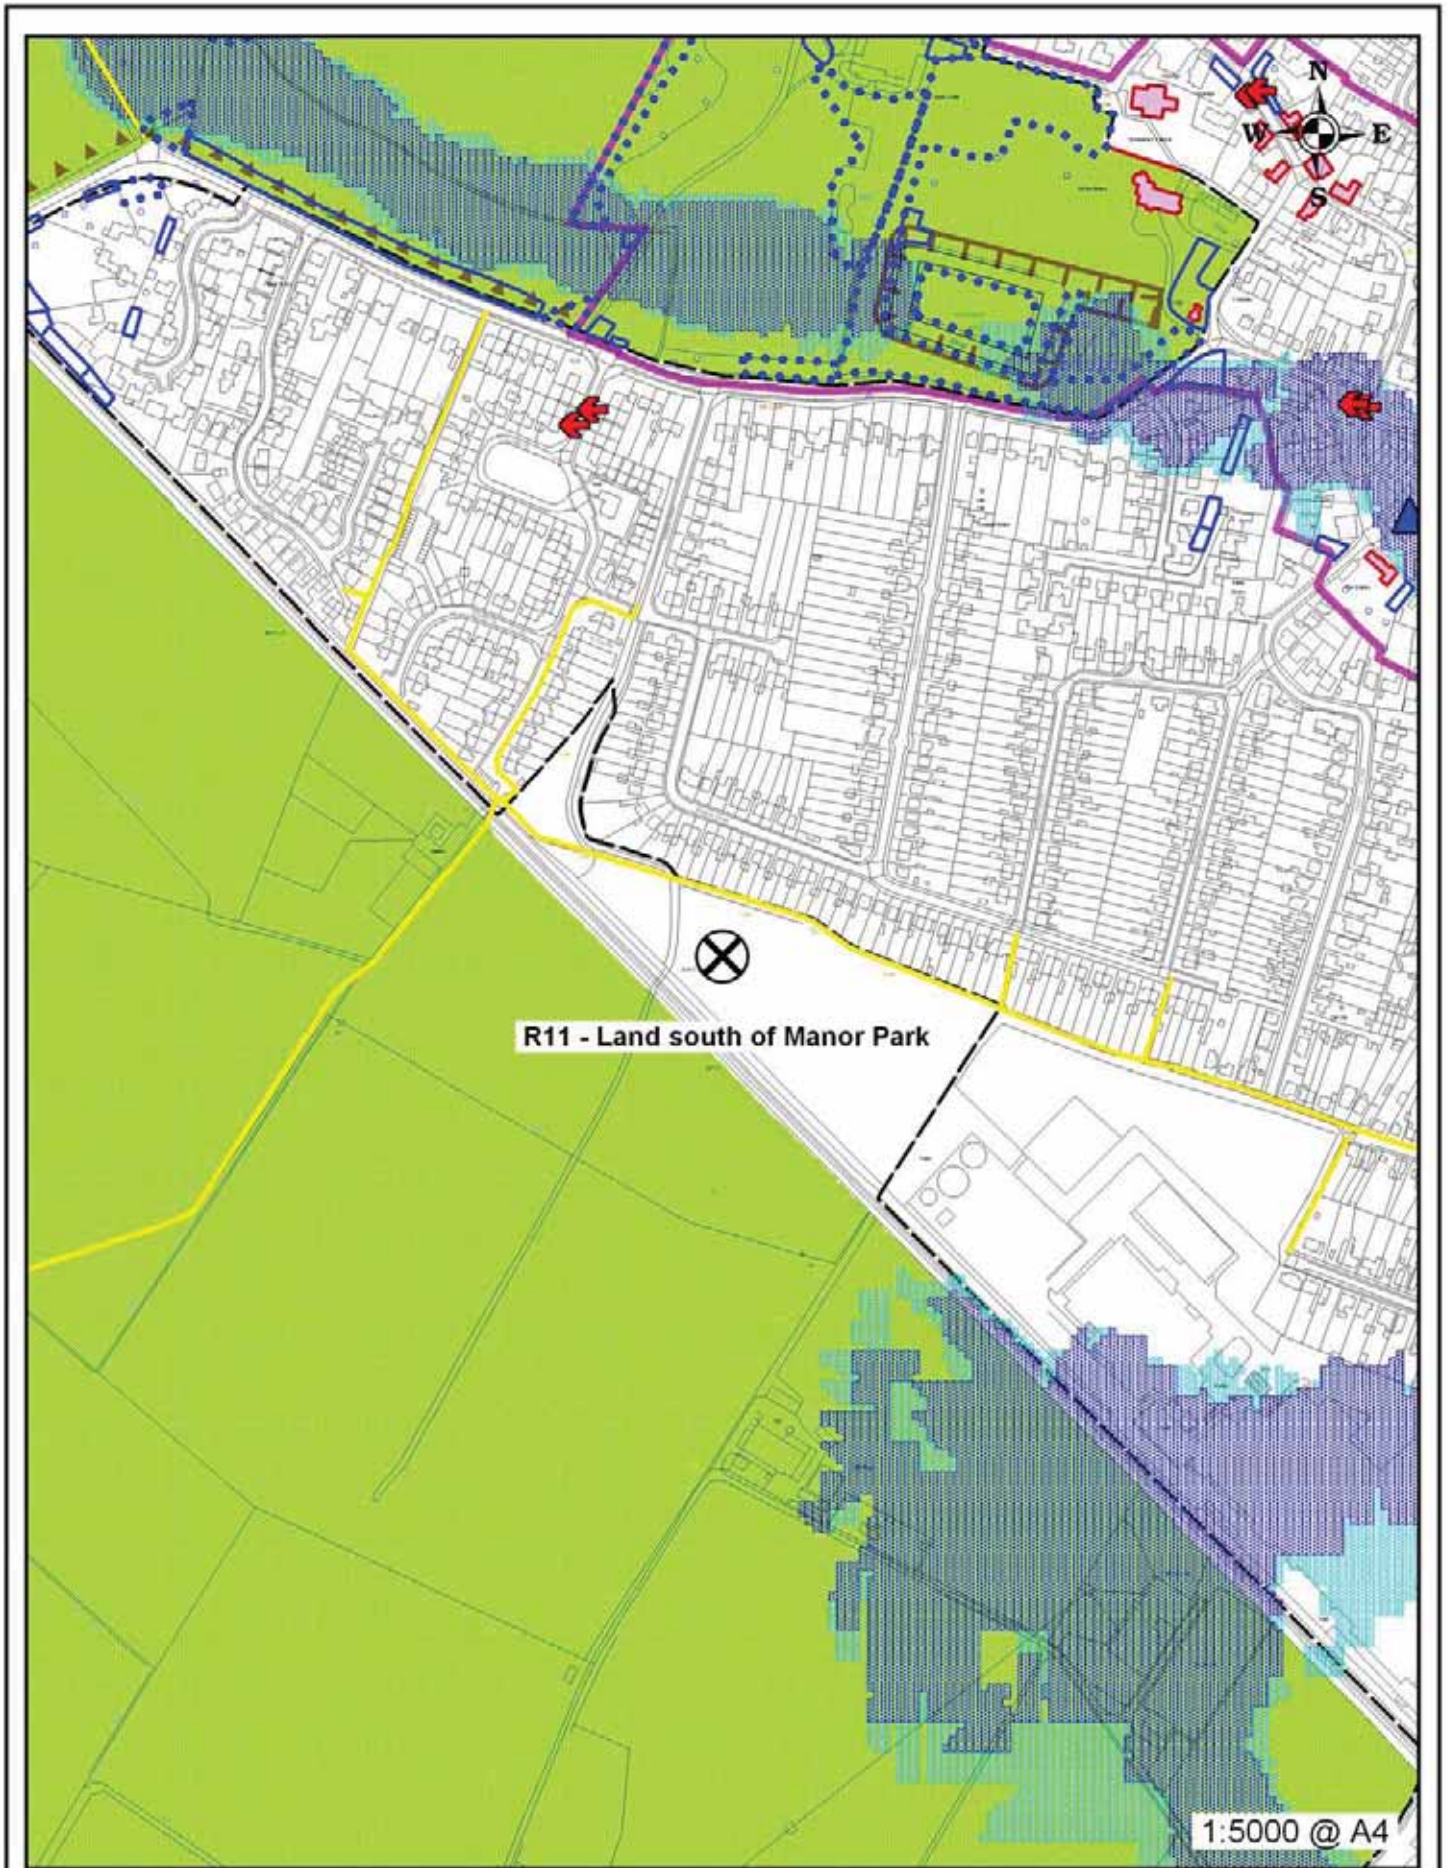

Histon Constraints Map

Reproduced from the Ordnance Survey Mapping with the permission of the Controller of Her Majesty's Stationery Office © Crown Copyright. Unauthorised reproduction infringes Crown Copyright and may lead to prosecution or civil proceedings. SDCDC License 100022600 (2009)